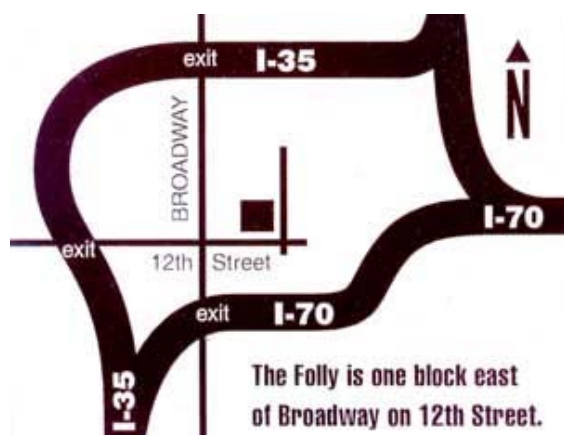

2007 NPC MUSCLE MAYHEM BODY BUILDING, FITNESS & FIGURE CHAMPIONSHIPS

SATURDAY, MAY 26, 2007

Ticket Information

Prices:

All Seating Reserved

Pre-Judging - 11:00a.m.

(Rows 1-12 Center Orchestra Section – best seating $15.00*)

(Rows 13 and beyond Includes Orchestra & Mezzanine Seating - $12.00*)

Finals - 7:00 p.m.

(Rows 1-12 Center Orchestra Section – best seating $30.00*)

(Rows 13 and beyond Includes Orchestra & Mezzanine Seating - $22.00*)

Private Opera Boxes - $300.00

There are four (4) private opera boxes available at a price of $300.00 per box – each box seats four (4) individuals and the box must be sold in its entirety – opera box seats cannot be sold individually – The pricing for the private opera boxes includes four (4) seats for pre-judging and four (4) seats for the finals events...

*Please note a Theater Preservation fee is included in each ticket!

The Folly Theater - 300 W. 12th Street - Kansas City, MO 64105

FOLLY PHONE ORDERS: Review the information online at www.FollyTheater.com and place your order by phone. Call 816-474-4444 Monday through Friday, between 10:00am and 5:30pm.

THE FOLLY BOX OFFICE: is located at 1020 Central Street, Suite 200 in Downtown Kansas City, Missouri, in the Central Firehouse/Central Exchange Building. Our hours are 10:00 am to 5:30 pm, Monday through Friday. Validated Parking is available in the garage at 12th and Broadway. You may park in one of the Folly Theater visitor's spaces. Please mention to the parking attendant that you are going to purchase tickets at the Folly Theater box office. The receptionist at the Deramus Bldg. will direct you to our box office. If you have any questions, please do not hesitate to call the box office at 816-474-4444.

TICKETMASTER: Tickets may be purchased 24 hours a day through Ticketmaster. Please call 816-931-3330 or to order online go to the Folly Ticketmaster Page at www.ticketmaster.com/venue/49188